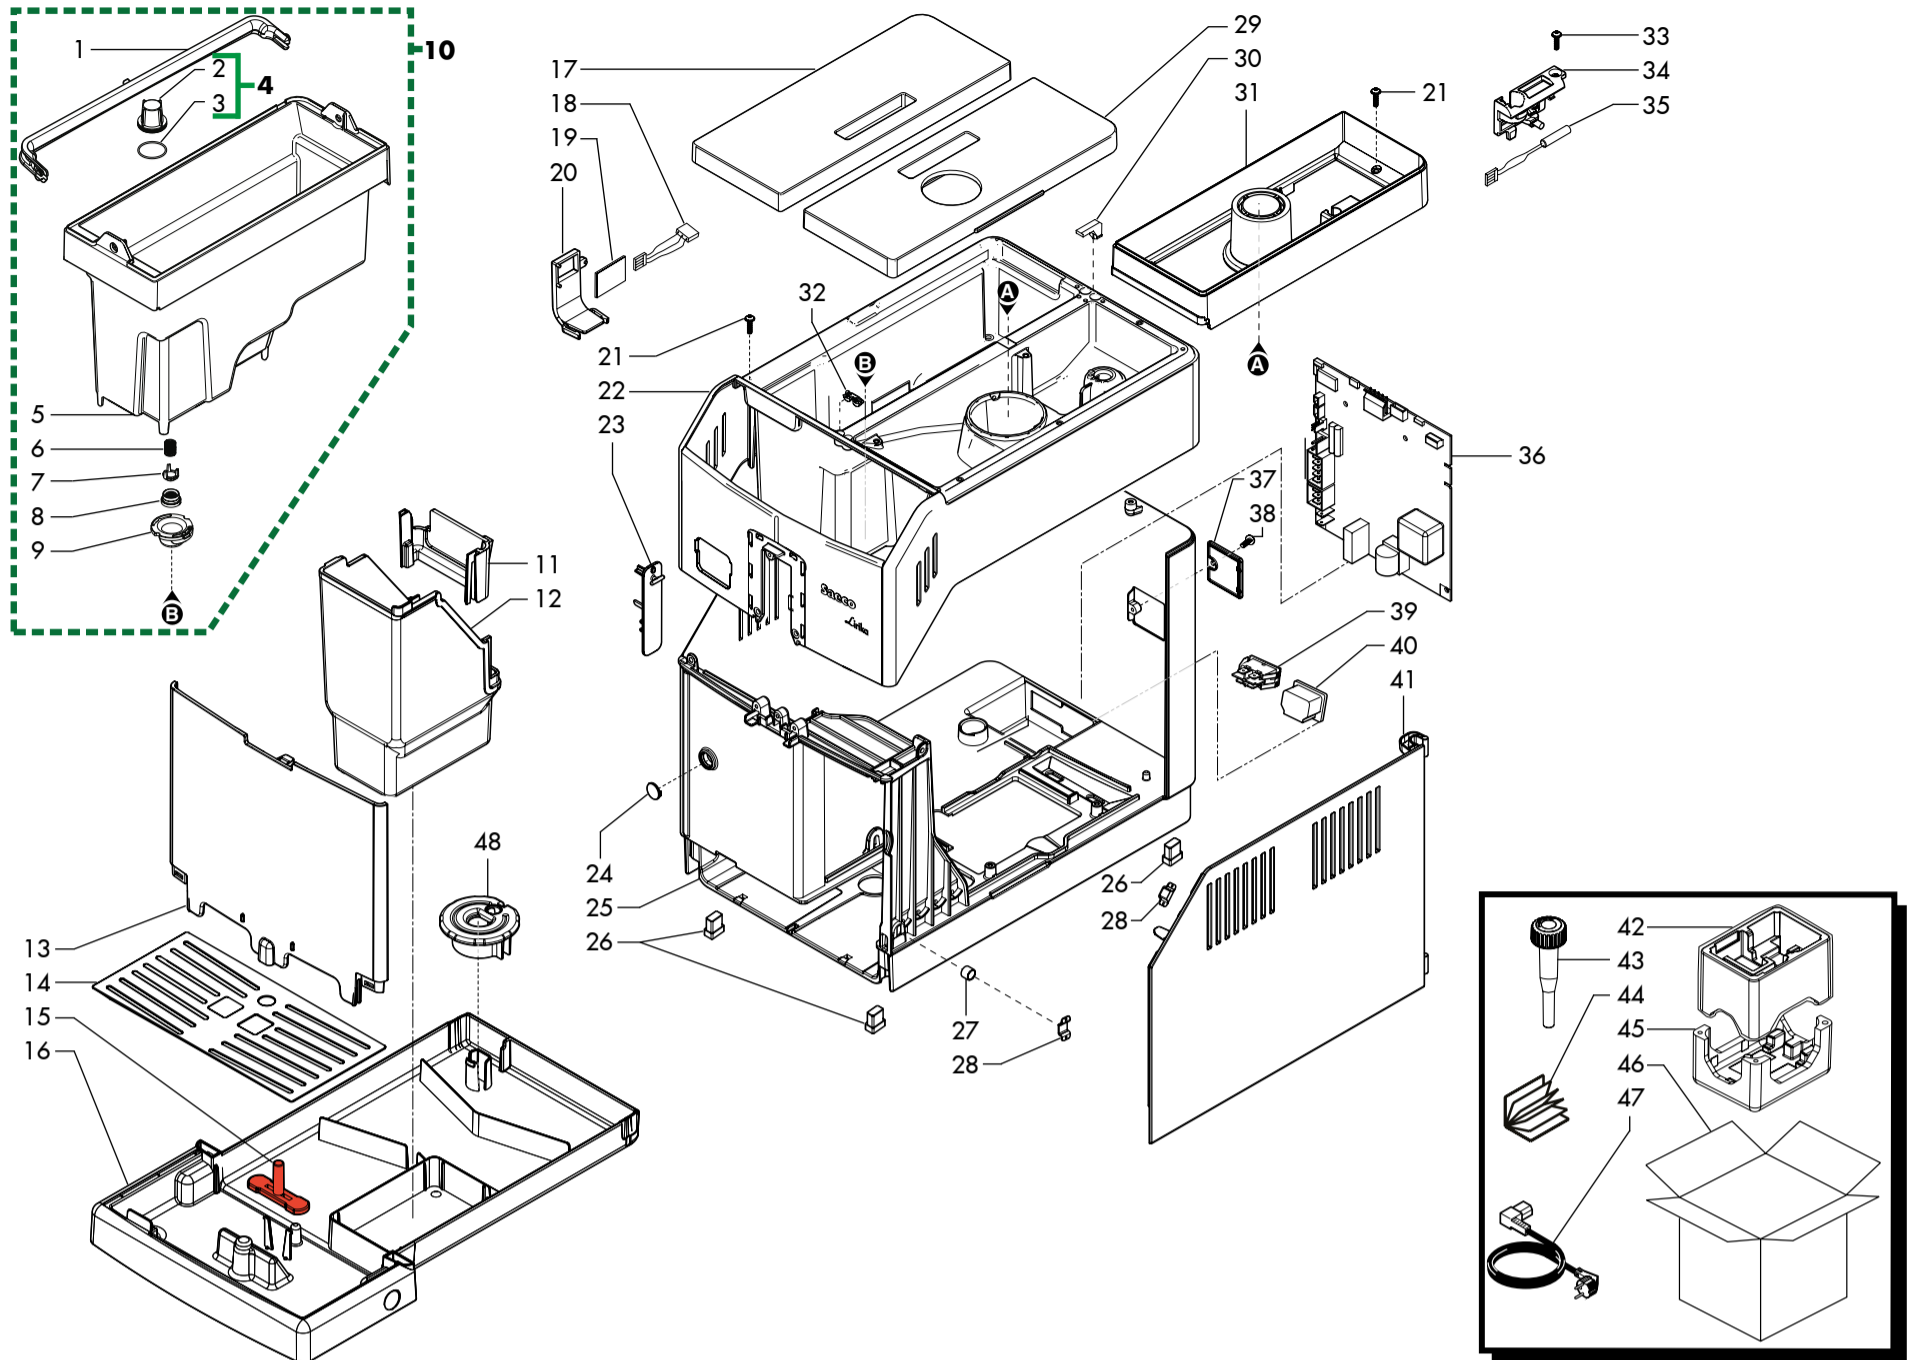

LIRIKA OTC

Pos. Code	Description	Note
1	11023155	Black Water Container Handle Mds
2	144650800	White Water Container Ext.Filter
3	140328461	Or Orm 0190-10 Epdm
4	224640200	White Water Container Ext.Filter Assy.
5	421944059661	Transp/Gry Water Container V2 Smro
6	11003672	Ss Spring For Water Contain.Valve P0049
7	421941157852	Gry Water Container Valve Insert P0049
8	11003671	Transp.Valve For Water Container P0049
9	17001366	Black Lid For Duckbill Valve Smr
10	421944060271	Transp/Gry Water Container V2 Smro Assy
11	421944063131	Blk Dump Box Insert V2 Npr
12	421944060591	Blk Dump Box V2 Smr
13	421944052971	G/Anm Drip Tray Insert V2 Smro/Pt
14	421944031791	Ba/Ss Grate For Drip Tray Smr/B-H-P
14	421944034471	Ba/Ss Grate For Drip Tray Smr/T
15	421941304791	Red/3003 Float For Drip Tray Xsm
16	421944063571	G/Anm Drip Tray Smro/Pt
17	421944042421	G/Anm Water Container Lid Smrg/Te
18	421946035161	3P.Conn.Water Level V2 Smr UI Assy
19	11003232	As.Cpu+Sw Water Level Sensor V2
20	17001474	Black Water Level Sensor Support Smr
21	12001728	Screw Tcbr Torx 10 3,5X12 Plast.Ss
22	421944052961	G/Anm Up.Casing Cover V3 S/Scr.Smro/Pt
22	421946037431	G/Ant Upp.Cas.Cover Hol.S/Scr.Smro 120V
23	421944051401	Blk Milk Intake Tube Support Smro/Pc
24	11031523	Black Infrareds Plate Ryl
25	421944063611	M/Blk Casing V3 Smr Assy
26	17001556	Transp.Silicone Foot Smr
27	9161.111	Magnet For Float Superaut.
28	11013220	Steel Plate For Door Magnet Xsm
29	421944042951	G/Anm Bean Cof.Cont.Lid Smrg/Te
29	421944061901	Anm/L Bean Cof.Cont.Lid Smro Assy.
30	421944032481	Back Plug Upper Cover Casing Smro
31	421944059671	Transp/Gry Bean Cof.Container V3 Smro
32	421944032361	Front Plug Upper Cover Casing Smro
33	12000895	Screw Tsp Torx 10 3X10 Plast.Ss
34	421944009421	Blk Reed Support Smro
35	17800442	2Poles Connect.Sensor Reed Dump Box Cst
36	421941308901	Cpu+Sw Smro/T 230V Assy.
36	421941310581	Cpu Pwr + Sw Lirika Otc 120V Assy
36	421944080441	As. Cpu+Sw Smro/T V2 230V
37	17001484	Matt/Blk Rear Casing Program.Insert Npr
38	129913202	Screw Tcb Torx 10 3X8 Plast.Zn-B
39	242212625104	Swi Pow 2P 12A 250V Faston Gp12H B
39	242212625106	Swi Pow 2P 10A 250V Faston 8500 B
40	12000280	Cup Socket En 60320 C 13
41	17001065	Matt/Black Right Side Door Smr