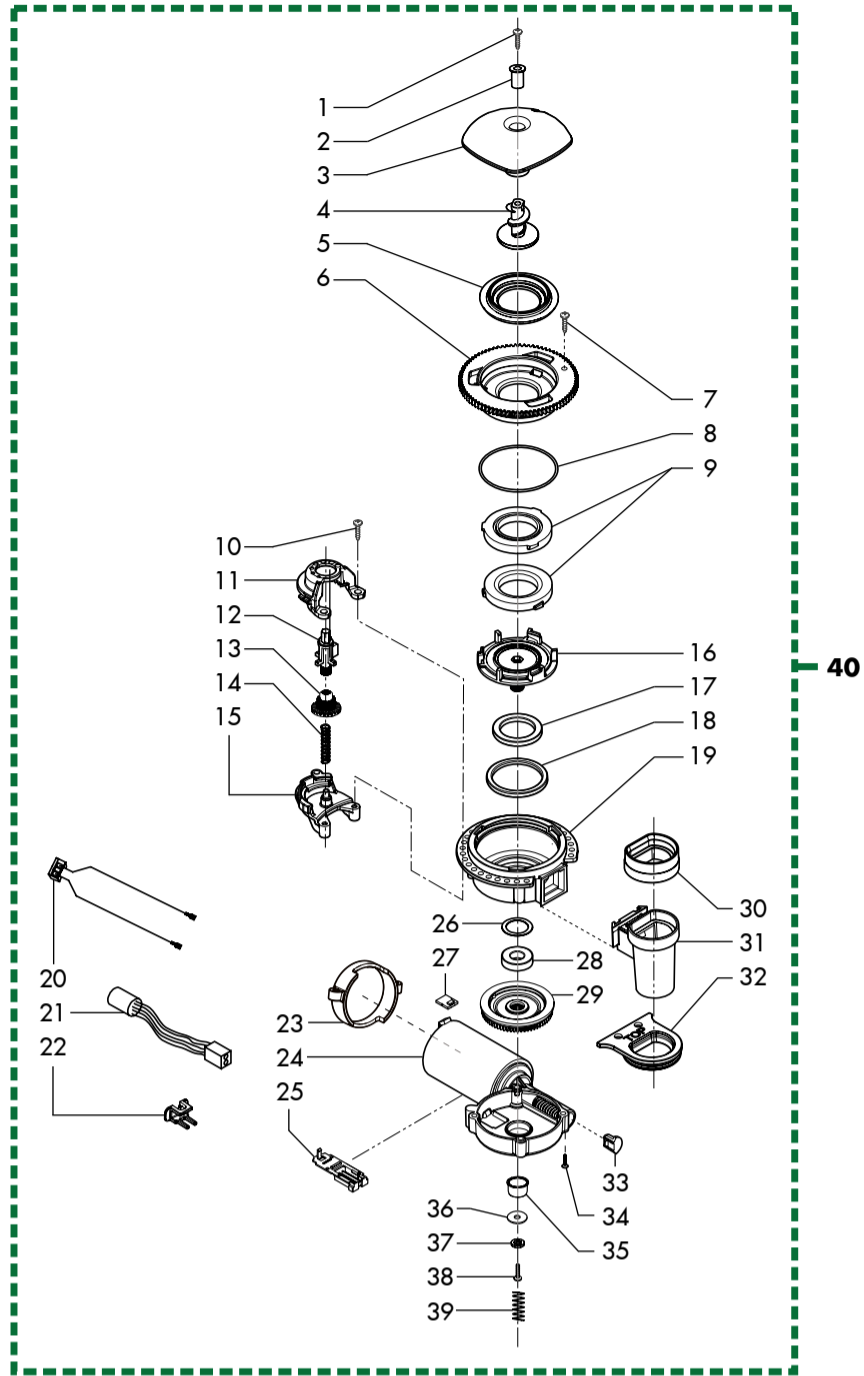

Pos. Code	Description	Note
1	U043.004 Zn-B Tcb Torx 20 M4X16 Zn-B	all except 120V
2	11012466 Brass Bush Bean Cont.Finger Protec.P0057	all except 120V
3	17001008 Trans.Bean Contain.Finger Protect.Smr UI	all except 120V
4	11010031 Tea/Zama Increase Screw Grinder	
5	421941085872 Coffee Grinder Seal P119 Gry 7035	
6	421944053581 Blk Cof.Grinder Upper Grinder Support V3	
7	12001622 Screw Tcb Torx B 3,5X9,5 Scheet Nik	
8	140328960 Or Orm 0530-15 Nbr Fda	
9	146520100 Baked Clay Grinder 48X28	
10	129914002 Screw Tcb Torx 10 3,5X16 Plast.Zn-B	
11	11002508 Upper Coffeegrinder Gear Support P124	
12	421944025161 Ylw Bean Coffee Grinder Insert Smr	
13	11003784 Coffee Grinding Adjustment Gear P0049	
14	11002572 Coffeegrinder Regulation Spring P124	
15	11002613 Lower Coffeegrinder Gear Support P124	
16	149198350 Blk Lower Coffeegrinder Grinder Support	
17	123030300 Axial Bearing Ekko 342.35252	
18	140360500 Felt Ring 45,4X39,4X4	
19	142905450 Blk Upper Body With Coffee Ground Outlet	
20	421946000941 2P.Conn.Cof.Grind.Motor Fuse1.0A Smro UI	USA - TWN
20	421946004841 2P.Conn.Cof.Grind.Motor Fuse1.6A Smro UI	
21	17800687 3Poles Connector Mc Sensor Smr UI	
22	17001921 Blk Wiring Fix Insert For Grinder Board	
23	11000194 Black Coffeegrinder Motor Support P124	
24	11000511 Motor Coffeegrinder V3.1 120V Assy.	120V
24	11000513 Motor Coffeegrinder V3.1 230V Assy.	230V
25	149199050 Blk Sensor Support For Cof.Grinder Motor	
26	128381800 Steel Crinkle Washer 21,8X14X0,25	
27	181540900 Electr.Board With Sensor Hal506 Sf-K	
28	123030200 Radial Bearing 61900.2Rs1	
29	226000300 Gear Sx Z=38 For Grinder Motion Assy.	
30	145854360 Blk Ground Coffee Cont.Upper Seal Smart1	
31	11026355 Blk Ground Cof.Outlet Conveyor V4 Assy.	
32	421944060561 Gry Ground Cof.Cont.Lower Seal V2 Smart1	
33	149214800 Mc V3 Mod=1,25 Worm Screw Centring Cap	
34	129661702 Screw Tcb Torx 3,5X30 Plast.Zn-B	
35	11002873 Insulator Bush For Grinder Motor P124	
36	128381902 Steel Flat Washer Di=4,3 De=14 Sp=1,5	
37	128310402 Galv.Washer Uni 8842 A4	
38	129574802 Screw Tcb Torx 20 M4X30 Zn-B	
39	11000597 Steel Cof.Grinder Support Spring P124	
40	421944054591 Gen.Motor Cof.Grinder V2 Smro 120V Assy	120V
40	421944054611 Gen.Motor Cof.Grinder V2 Smro 230V Assy	230V

Pos. Code	Description	Note