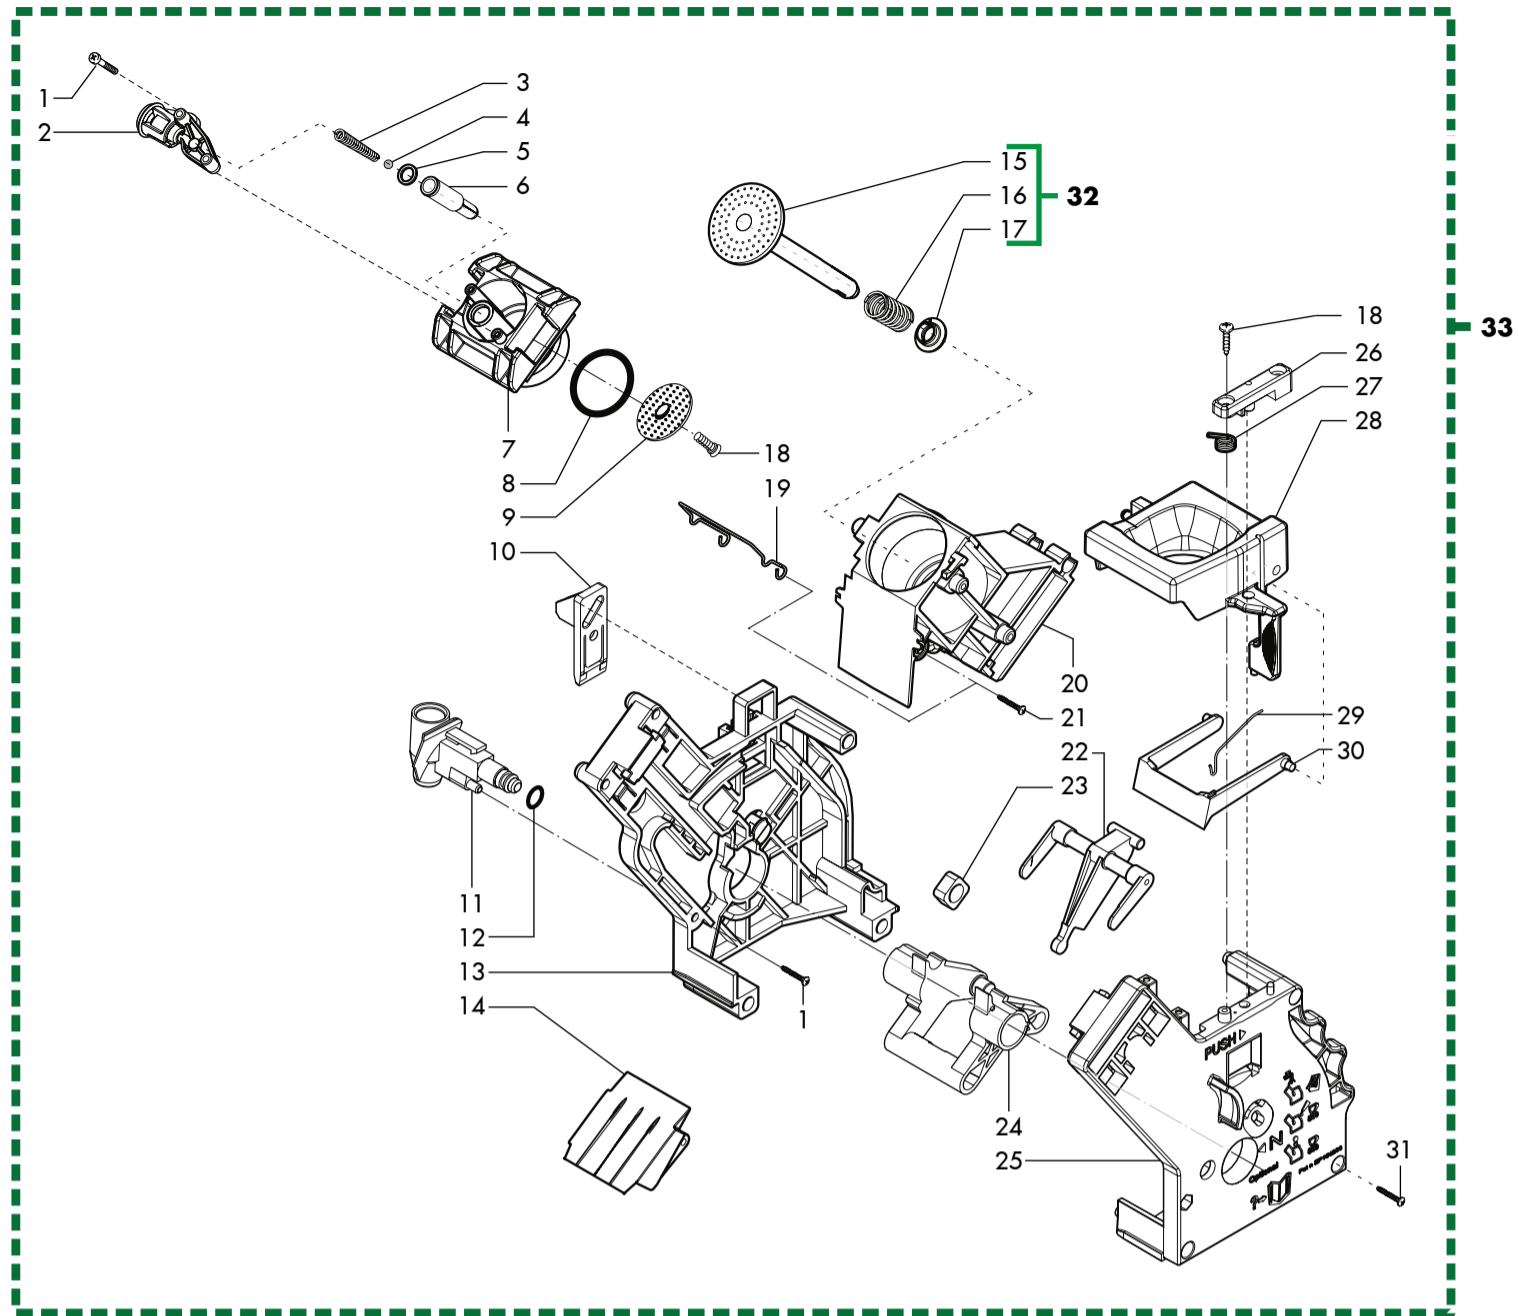

Pos. Code	Description	Note
1	12000550 Screw Tcb Torx 10 3X25 Plast.Ss	
2	421944065221 Blk Brew Unit Cof.Outlet Sleeve Smr Assy	
3	11012095 Ss Coffee Unit Conterpiston Spring S0053	USA - TWN
3	9161.222 Ss.Conical Spring	
4	421944034451 Borosilicate Sphere D.5 Mm	
5	140328761 Or Orm 0060-15 Termoil	
6	11009276 Blk Counter Piston Tube Brew Unit S0053	
7	11001840 Black Counter Piston Brew Unit 8Gr.P124	
8	NM01.044 Or Orm 0320-40 Silicone Ptfе/Fda	
9	9161.268 Percolator De=35,8 Elfo	
10	421944046931 Ylw Brew Unit Coupling Plate V2 Smart	
11	9161064050 Black Water Inlet Sleeve Brew Unit Royal	
12	NM02.007 Or 2025 In Termoil	
13	9161375050 Black Brew Unit Rear Plate Smart	
14	17000737 Black Brew Unit Conveyor Slide L=56,3	
15	421944065791 Gry Brew Unit Integr.Piston 8Gr.V3 Assy	
16	9161.198 Ss.8Gr.Brew Unit Piston Spring	
17	9161.191 White 8Gr.-12Gr.Brew Unit Piston Bush	
18	12000895 Screw Tsp Torx 10 3X10 Plast.Ss	
19	11001556 Ss Brew Unit Spring H=49 Smart	
20	421944014611 Blk Cof.Contain.Brew Unit V2 M5000 Assy.	
21	129912521 Screw Tcbr Torx 10 3,5X14 Plast.Ss	
22	11003078 Black Connecting Rod Brew Unit 8Gr.	
23	9161.094.050 Black Brew Unit Drilled Block	
24	421944051231 Ylw Brew Unit Elbow Shaft M5000	
25	11005920 Black Brew Unit Front Plate S/Scr.Smart	
26	421944050711 Ylw Brewunit Hopper Blocking Plate Smart	
27	9161.378 Ss Hopper Spring For Brew Unit Smart	
28	149261350 Black Hopper Doser Brew Unit Smart1	
29	9161.046 Ss Scraper Spring For Brew Unit	
30	11004161 Black Scraper For Brew Unit M5000	
31	12000897 Screw Tcb Torx 10 3,5X20 Plast.Ss	
32	421944065811 Gry Brew Unit 8Gr.Int.Piston Gen.V3 Assy	
33	421944052401 Blk/Ylw Brew Unit 8Gr.5Bar Smr	USA - TWN
33	421944052461 Blk/Ylw Brew Unit 8Gr.8Bar V3 Smr	

Pos. Code	Description	Note