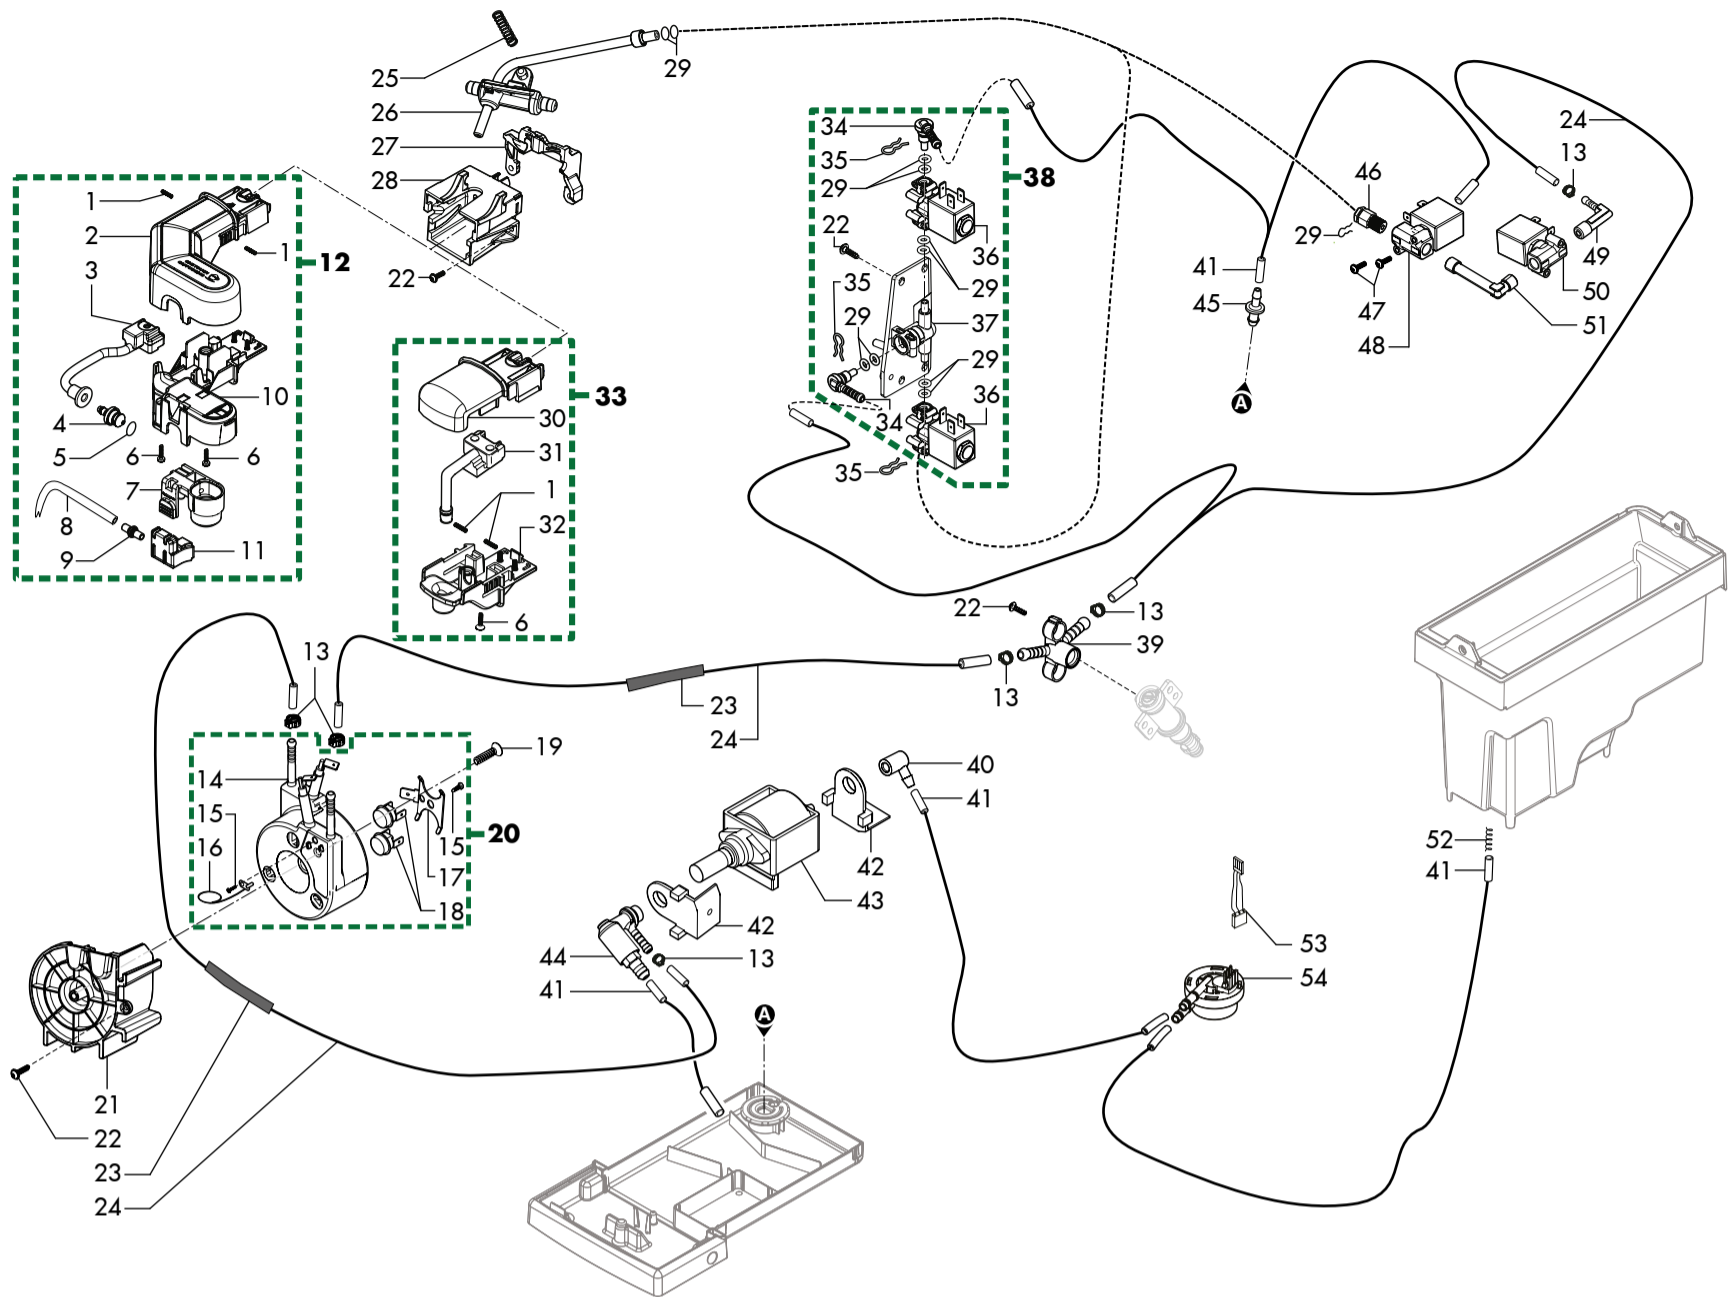

LIRIKA OTC

Pos. Code	Description	Note
1	11005395	Steel Milk Container Support Spring P124
2	421944061611	M/Blk Cappuccinatore Cover Smro/Pt Assy
3	421944048342	Blk Capp.Milk Dispenser Tube V2 Smro/Pt
4	421944008151	Blk Venturi Tube For Carafe Trx5
5	NM01.028	O-Ring 106 Silicone
6	12001431	Screw Tcb Torx 10 3X12 Plast.Ss
7	421944057121	Blk/Brass Carafe Cappuc.Smrc Assy
8	421944063591	Silicone Tube 3,5X6 L=340 Mm
9	17001362	Blk Milk Intake Tube Connect.Ins.V2 Ryl
10	421944048362	M/Blk Low.Capp.Cover V2 Smro/Pt
11	421944048351	Blk Inlet Capp.Milk Body Smro/Pt
12	421944051123	Blk Cappuccinatore S/Scr.V3 Smro/Pt Assy
13	12000892	Oetiker Clamp D=9,5 16700004
14	421944028841	Tub.Boiler Xs4 1900W 230V Assy.
14	421944046121	Tub.Boiler Xs4 1300W 120V Assy.
15	12001715	Screw Tcb Torx 20 M4X8 Autoforming Zn-B
16	17800628	Temperature Sensor Ntc UI L=550Mm
17	11001751	Tub.Boiler V3 Upper Therm.Fixing Spring
18	12001033	Thermostat One Shot 190°
19	12001280	Screw Tsp Torx 10 5X20 Plast.Zn-B
20	421944046301	Gen.Tub.Boiler Xs4 1900W 230V Assy.
20	421944055941	Gen.Tub.Boiler Xs4 Gag 1300W 120V Assy
21	421944040831	Blk Slim Tub.Boiler Support V2 Smr
22	12000450	Screw Tcbr Torx 10 3,5X12 Plast.Zn-N
23	16000540	Transpar.11X12,8 Silicone Tube In Roll
24	16000380	5X8,9 Silicone Tube In Roll
25	17000006	Two Way Teflon Tubes Support Spring Myb9
26	421944029721	Wht Preform.Teflon Tube Sup.145 Smr/T As
27	421944008851	Blk Carafe Graft Body Insert Smr/T
28	421944008431	Blk Carafe Insert Body Smr/T
29	140328059	Or 2015 Silicone Ptf/Fda
30	421944009041	M/Blk Upper Body Hot Water Disp.Smrr/T
31	17001215	Black Hot Water Dispenser Tube Npr/T
32	421944009011	Blk Lower Body Hot Water Dispens.Smrr/T
33	421941306191	Blk Hot Water Dispenser Smrr/T Assy.
34	421944059391	Wht Connect.Fast Lock 90 Silic.Tube Pps
35	9011.144	Ss Fork For Tube D=4
36	421946041361	2Way Solenoid Plastic Valve D.2 24V
37	421944074971	Electrov.Support W/Connect.Lirika Otc
38	421944074991	Solen.Valve Lirika Otc Assy
39	421941279742	Blk Connector For Pin Boiler V2 Smr
40	11002149	Black Pump Outlet 90°Connector P0049/A
41	JS01.022	Silicone Tube 5X10 60Sh In Roll

Pos. Code	Description	Note
42	149205850	Black Type Ulka Pump W/Bevel Support
43	12000140	Ulka Pump Ep5/S Gw 230V-50Hz
43	12000142	Ulka Pump Eap5/S 120V-60Hz
43	12000182	Ulka Pump Ep5/S Gw 220V-60Hz
43	421944081531	Ulka Pump Efp5/S 120V-60Hz
44	11024863	L-F/Br.Safety Valve 16-18 Bar Assy.
45	17001060	Black Water Drainage Connector Smr/B-T
46	11027572	"L-F/Brass Connector 1/8"" For Tube D=4"
47	129823802	Tcb Screw M4X8 Uni 7687 Znp
48	11024039	3Way Ev Ot57 (31Jn1Xrv20-Sxt+Lbv05024Cu)
49	17001269	L-F/Brass 90°Connect.For Faucet Ev.Npr/T
50	11024038	Brass 2Way Ev 21Jn1Rrv20-Xt+Lbv05024Cu
51	11031400	L-F/Brass 90°Connector V2 For Faucet Ev.
52	0701.081	Spring For Tube Product 1
53	17800686	3Poles Connector Flowmeter Smr UI
54	NV99.099	Turbine D=1,2 932-9521/B Assy.