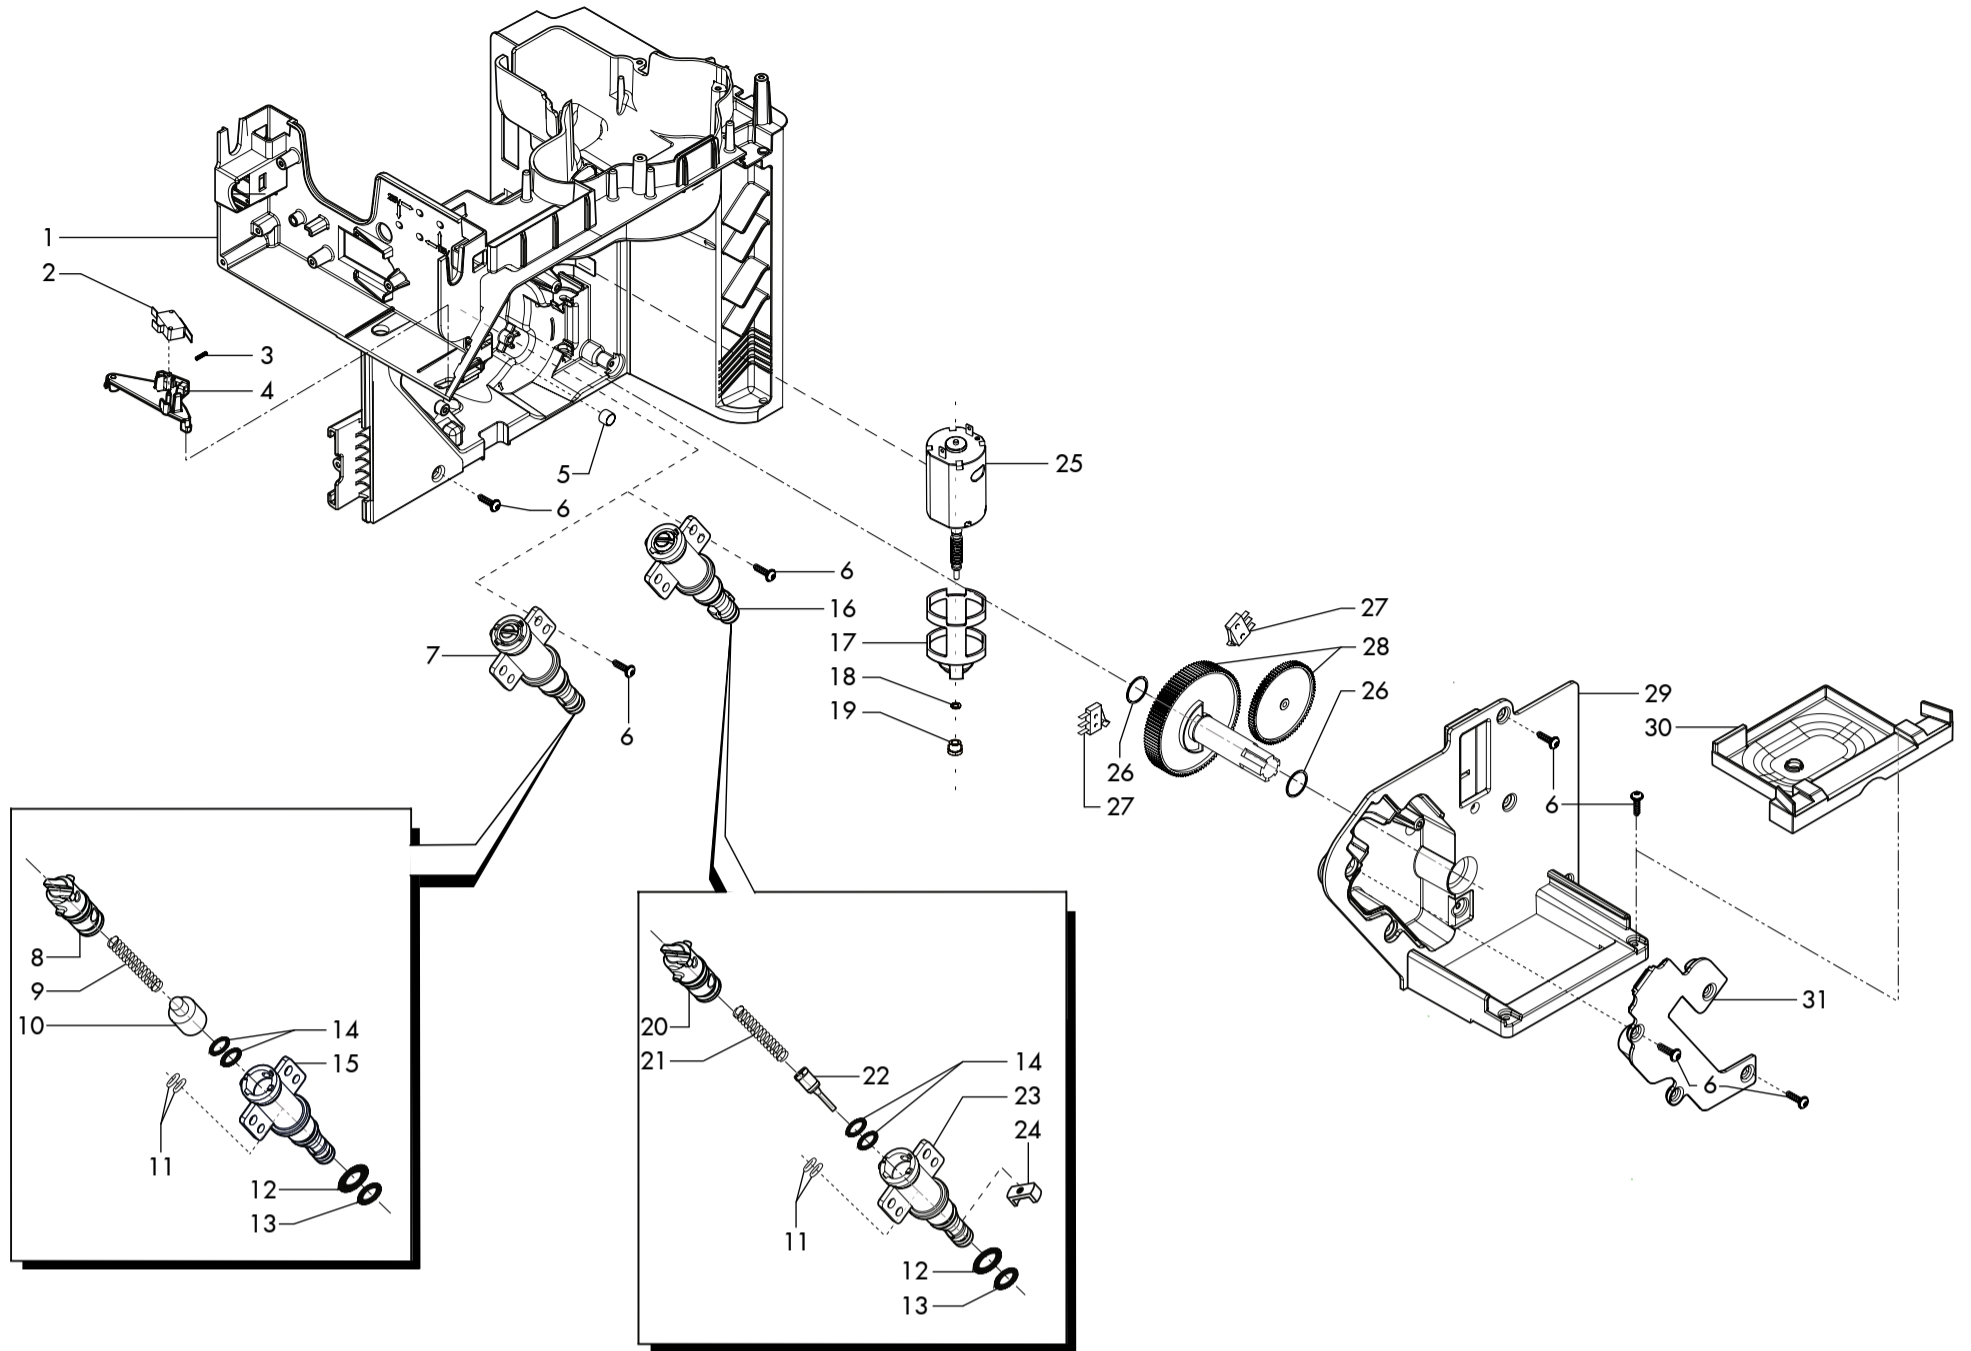

Pos. Code	Description	Note	
1	421944043602	Blk Ratiomotor Mounting Plate V2 Smrg As	
2	12001890	Microswitch Xg/V3D	
3	421944006861	Steel Spring For Micro Compensator Smr	
4	17001508	Black Micro Compensator Smr	
5	9161.111	Magnet For Float Superaut.	
6	12001728	Screw Tcbr Torx 10 3,5X12 Plast.Ss	
7	421946011491	Blk Pin For Boiler Valve 4Bar Assy.	up to s.n. TW901724324632 - all except USA - TWN
8	421944027691	Blk Cap For Pin Boiler Valve 4Bar	up to s.n. TW901724324632 - all except USA - TWN
9	421944036701	Spring For Pin Boiler Valve 4Bar	up to s.n. TW901724324632 - all except USA - TWN
10	421944038251	Mushroom Valve For Flow Select.V2 P0057	up to s.n. TW901724324632 - all except USA - TWN
11	140328059	Or 2015 Silicone Ptfе/Fda	up to s.n. TW901724324632 - all except USA - TWN
12	NM01.035	Or Orm 0090-20 Silicone	
13	NM01.057	Or Orm 0050-20 In Silicone	
14	140324459	Or Orm 0060-20 Silicone Ptfе/Fda	
15	421944027711	Blk Pin For Boiler Valve 4Bar	
16	11005060	Pin V2 For Boiler P119 Assy.	up to s.n. TW901724324632 - all except USA - TWN from s.n. TW901724324632 - all except USA - TWN
17	9121.044	Antivibration For Motor	from s.n. TW901724324632 - all except USA - TWN from s.n. TW901724324632 - all except USA - TWN
18	148380200	Bakelizzate Washer D=5,5	
19	9121.046	Bronze Sintered Bush For Motor Ratiomot.	
20	11003820	Black Cap V2 For Pin Boiler P119	
21	9011.132	Ss Spring For Pin	
22	421944028601	L-F/Br.Piston L=20,9 Assy.	from s.n. TW901724324632 - all except USA - TWN
23	11003801	Nat.Pin V2 For Boiler P119	from s.n. TW901724324632 - all except USA - TWN
24	11005099	Natural Cursor V2 For Boiler P119	from s.n. TW901724324632 - all except USA - TWN
25	11005214	Motor For Ratiomotor P124 Assy.	from s.n. TW901724324632 - all except USA - TWN
26	9161.132	Mylar Washer For Ratiomotor	
27	421946025541	Microswitch Xc/Sm1 V2	
28	20000900	Spares Kit Gears For Ratiomotor V2	
29	421941287512	Blk Ratiomot.Mounting Plate Cover V2 Smr	
30	421944062701	Blk Brew Unit Drawer Coffee V2 Smr	
31	17000730	Black Boiler Seat Pin Cover Smr	

Pos. Code	Description	Note