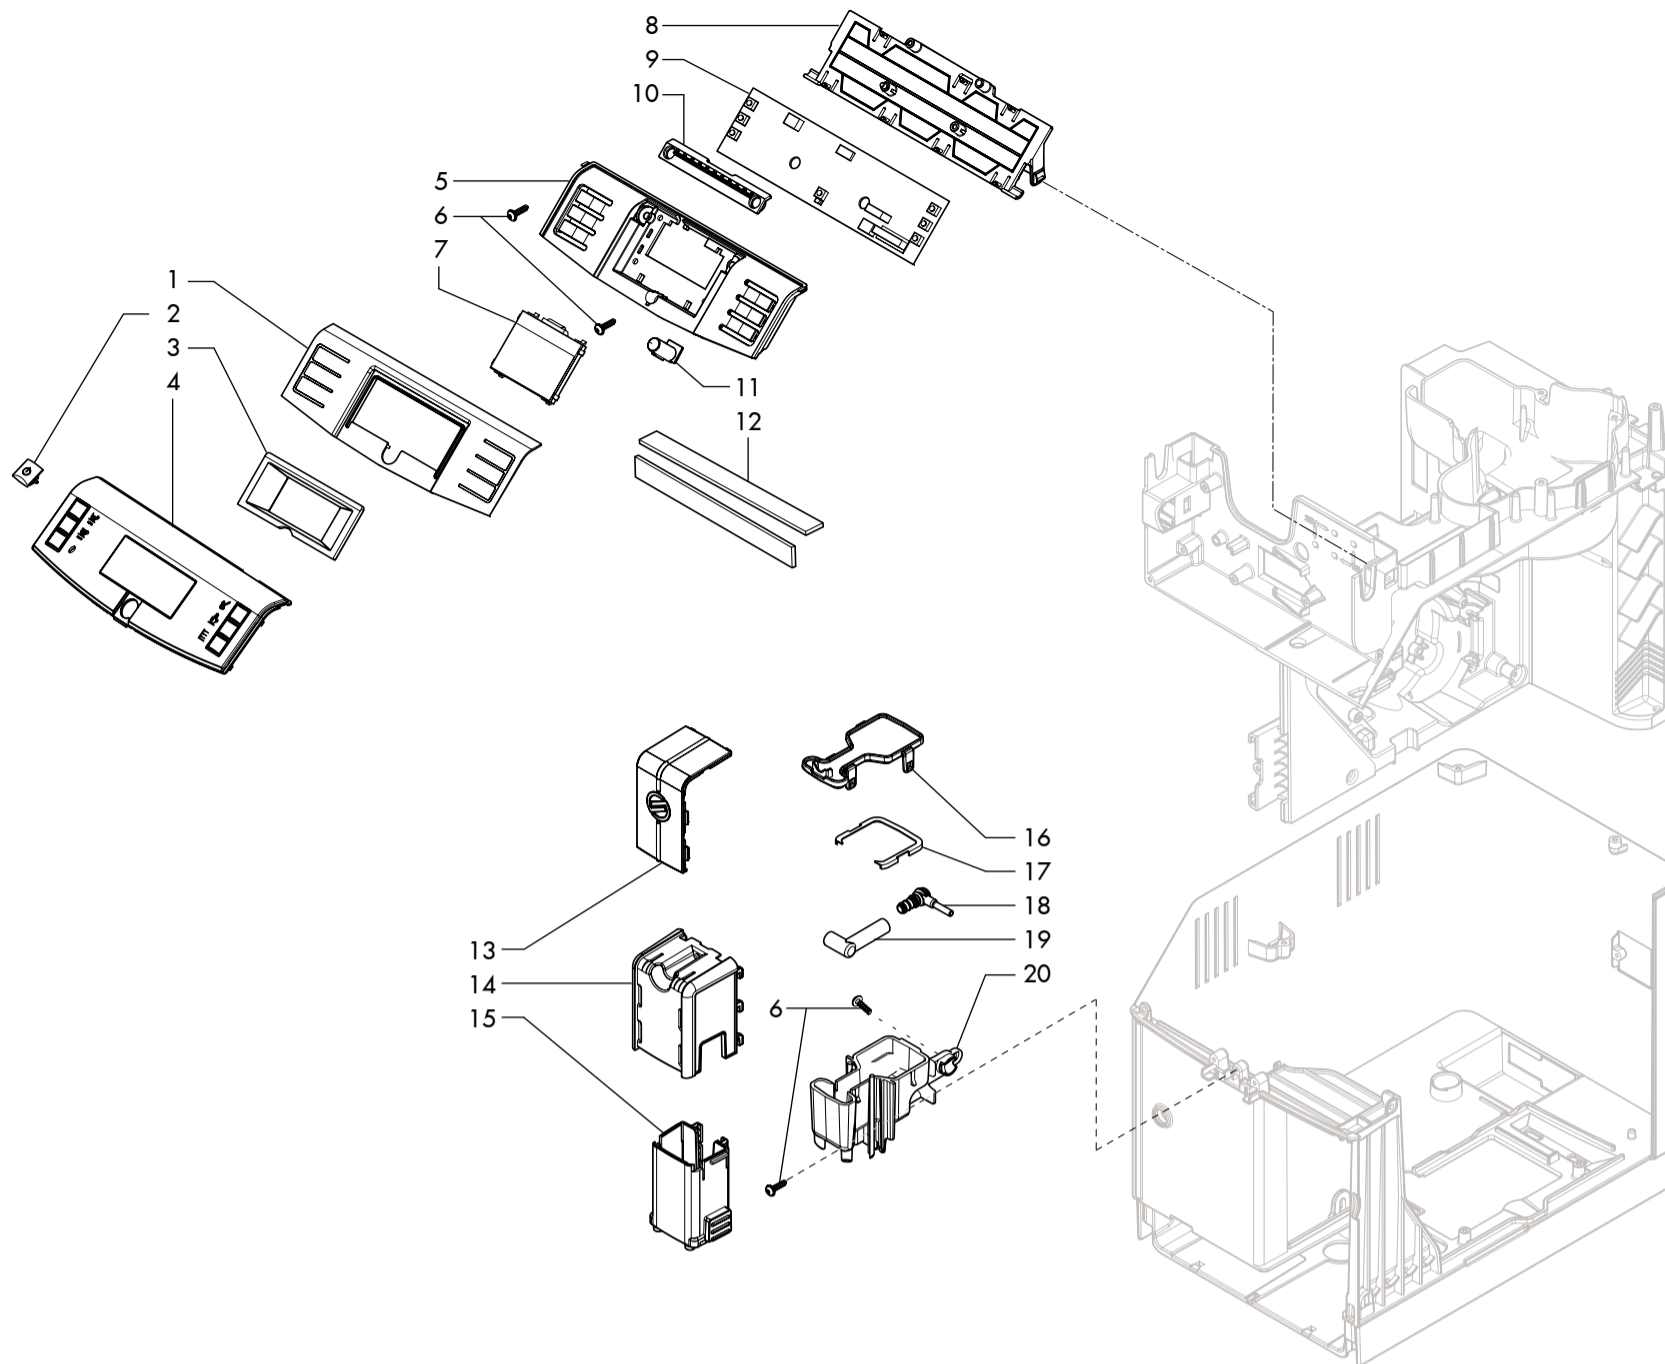

Pos. Code	Description	Note	
1	421944025241	Blk Front Panel Membrane V3 Smr/H-P-T	
2	421944009351	Transp.Stand-By Button S/Scr.Smro	
3	17001270	Black Display Frame Smr	
4	421944057791	Ss Display Front Pan.S/Scr.Smro/Pt Assy	
5	421944017321	Blk Display Support V2 Smr/H-P-T Assy.	
6	12000450	Screw Tcbr Torx 10 3,5X12 Plast.Zn-N	
7	421941307861	Display Higo Fl	
8	17000704	Black Display Keyboard Support Smr	
9	421941303001	Kyb - Display Smr/H 230V	
9	421941303571	Kyb - Display Smr/H 120V	120V
10	17001253	Blk Front.Panel Membrane Supp.Smr/H-P-T	
11	17002075	White Stand-By Button Light Guide Smr	
12	421944008251	Blk Adh.Aerstop Smr	
13	421944031761	Ba Ss Cof.Dispens.Front Plate Cover Smr	
14	17002059	Matt/Black Coffee Dispenser Lid Smr	
15	421944008261	M/Blk Cof.Dispen.Mobile Part Smr Assy.	up to s.n. TW90172028072
15	421944065141	M/Blk Cof.Dispen.Mobile Part V2 Smr	from s.n. TW90172028072
16	421944017631	Blk Coffee Dispenser Body Lid V3 Smr	
17	421944017651	Wht Coffee Dispenser Body Seal Smr	
18	17001849	Blk Brew Unit Coffee Outlet Connect.Smr	
19	17000955	Trans.Brew Unit Cof.Outlet Conn.Tube Smr	up to s.n. TW90172028072
19	421944065131	Trasp.Sil.Coffee Dispenser Tube Smr	from s.n. TW90172028072
20	17001022	Black Coffee Dispenser Body Smr	up to s.n. TW90172028072
20	421944065151	Blk Coffee Dispenser Body V3 Smr	from s.n. TW90172028072

Pos. Code	Description	Note