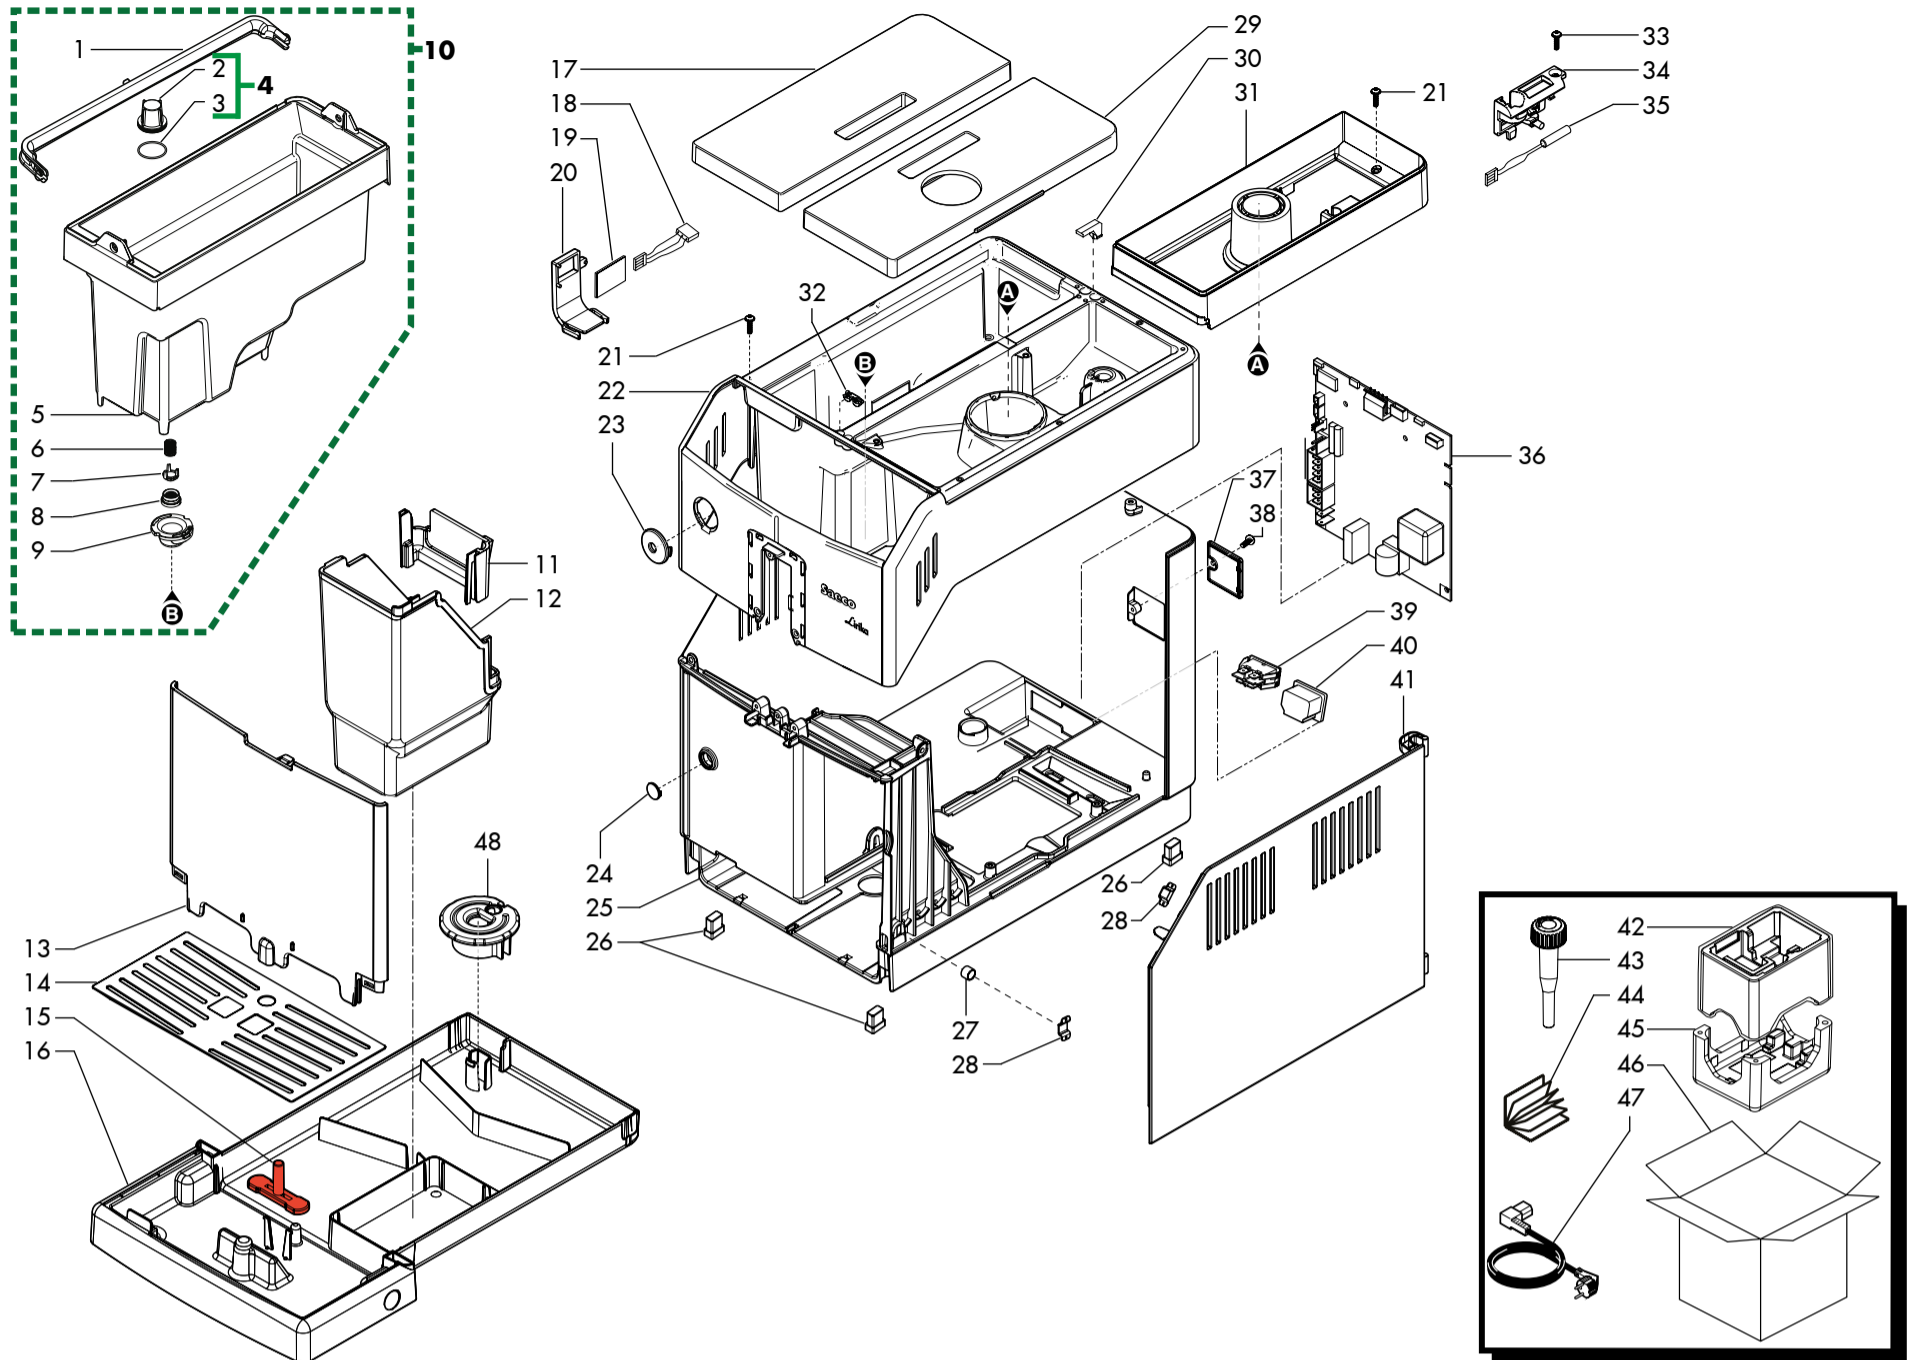

LIRIKA PLUS

TABLE 1/6

E74196.01

Pos. Code	Description	Note
1	11023155	Black Water Container Handle Mds
2	144650800	White Water Container Ext.Filter
3	140328461	Or Orm 0190-10 Epdm
4	224640200	White Water Container Ext.Filter Assy.
5	421944059661	Transp/Gry Water Container V2 Smro
6	11003672	Ss Spring For Water Contain.Valve P0049
7	421941157852	Gry Water Container Valve Insert P0049
8	11003671	Transp.Valve For Water Container P0049
9	17001366	Black Lid For Duckbill Valve Smr
10	421944060271	Transp/Gry Water Container V2 Smro Assy
11	421944063131	Blk Dump Box Insert V2 Npr
12	421944060591	Blk Dump Box V2 Smr
13	421944014751	Crc Drip Tray Insert V2 Smr
14	421944031791	Ba/Ss Grate For Drip Tray Smr/B-H-P
15	421941304791	Red/3003 Float For Drip Tray Xsm
16	17001568	Matt/Black Drip Tray Smr/B-H-P
17	421944015441	Crc Water Container Lid Smro
18	421946035161	3P.Conn.Water Level V2 Smr UI Assy
19	11003232	As.Cpu+Sw Water Level Sensor V2
20	17001474	Black Water Level Sensor Support Smr
21	12001728	Screw Tcbr Torx 10 3,5X12 Plast.Ss
22	421944027491	Crc Upp.Casing Cover V3 S/Scr.Smro
22	421944027511	Crc Upp.Casing Cover V4 S/Scr.Smro
23	11031661	Crc Front Panel Cap Smr
24	11031523	Black Infrareds Plate Ryl
25	421944063611	M/Blk Casing V3 Smr Assy
26	17001556	Transp.Silicone Foot Smr
27	9161.111	Magnet For Float Superaut.
28	11013220	Steel Plate For Door Magnet Xsm
29	421944015421	Crc Bean Cof.Cont.Lid Smro
29	421944024301	Crc Bean Cof.Cont.Lid Smro Assy.
30	421944032481	Back Plug Upper Cover Casing Smro
31	421944059671	Transp/Gry Bean Cof.Container V3 Smro
32	421944032361	Front Plug Upper Cover Casing Smro
33	12000895	Screw Tsp Torx 10 3X10 Plast.Ss
34	421944009421	Blk Reed Support Smro
35	17800442	2Poles Connect.Sensor Reed Dump Box Cst
36	421941306521	Cpu+Sw Smro 120V Assy.
36	421941306621	Cpu+Sw Smro 100V Assy.
36	421941307781	Cpu+Sw H2S2 230V Assy
37	17001484	Matt/Blk Rear Casing Program.Insert Npr
38	129913202	Screw Tcb Torx 10 3X8 Plast.Zn-B
39	242212625104	Swi Pow 2P 12A 250V Faston Gp12H B
39	242212625106	Swi Pow 2P 10A 250V Faston 8500 B
40	12000280	Cup Socket En 60320 C 13
41	17001065	Matt/Black Right Side Door Smr
42	421944055261	Ps-E Upper Insert For Box Smrg/Te