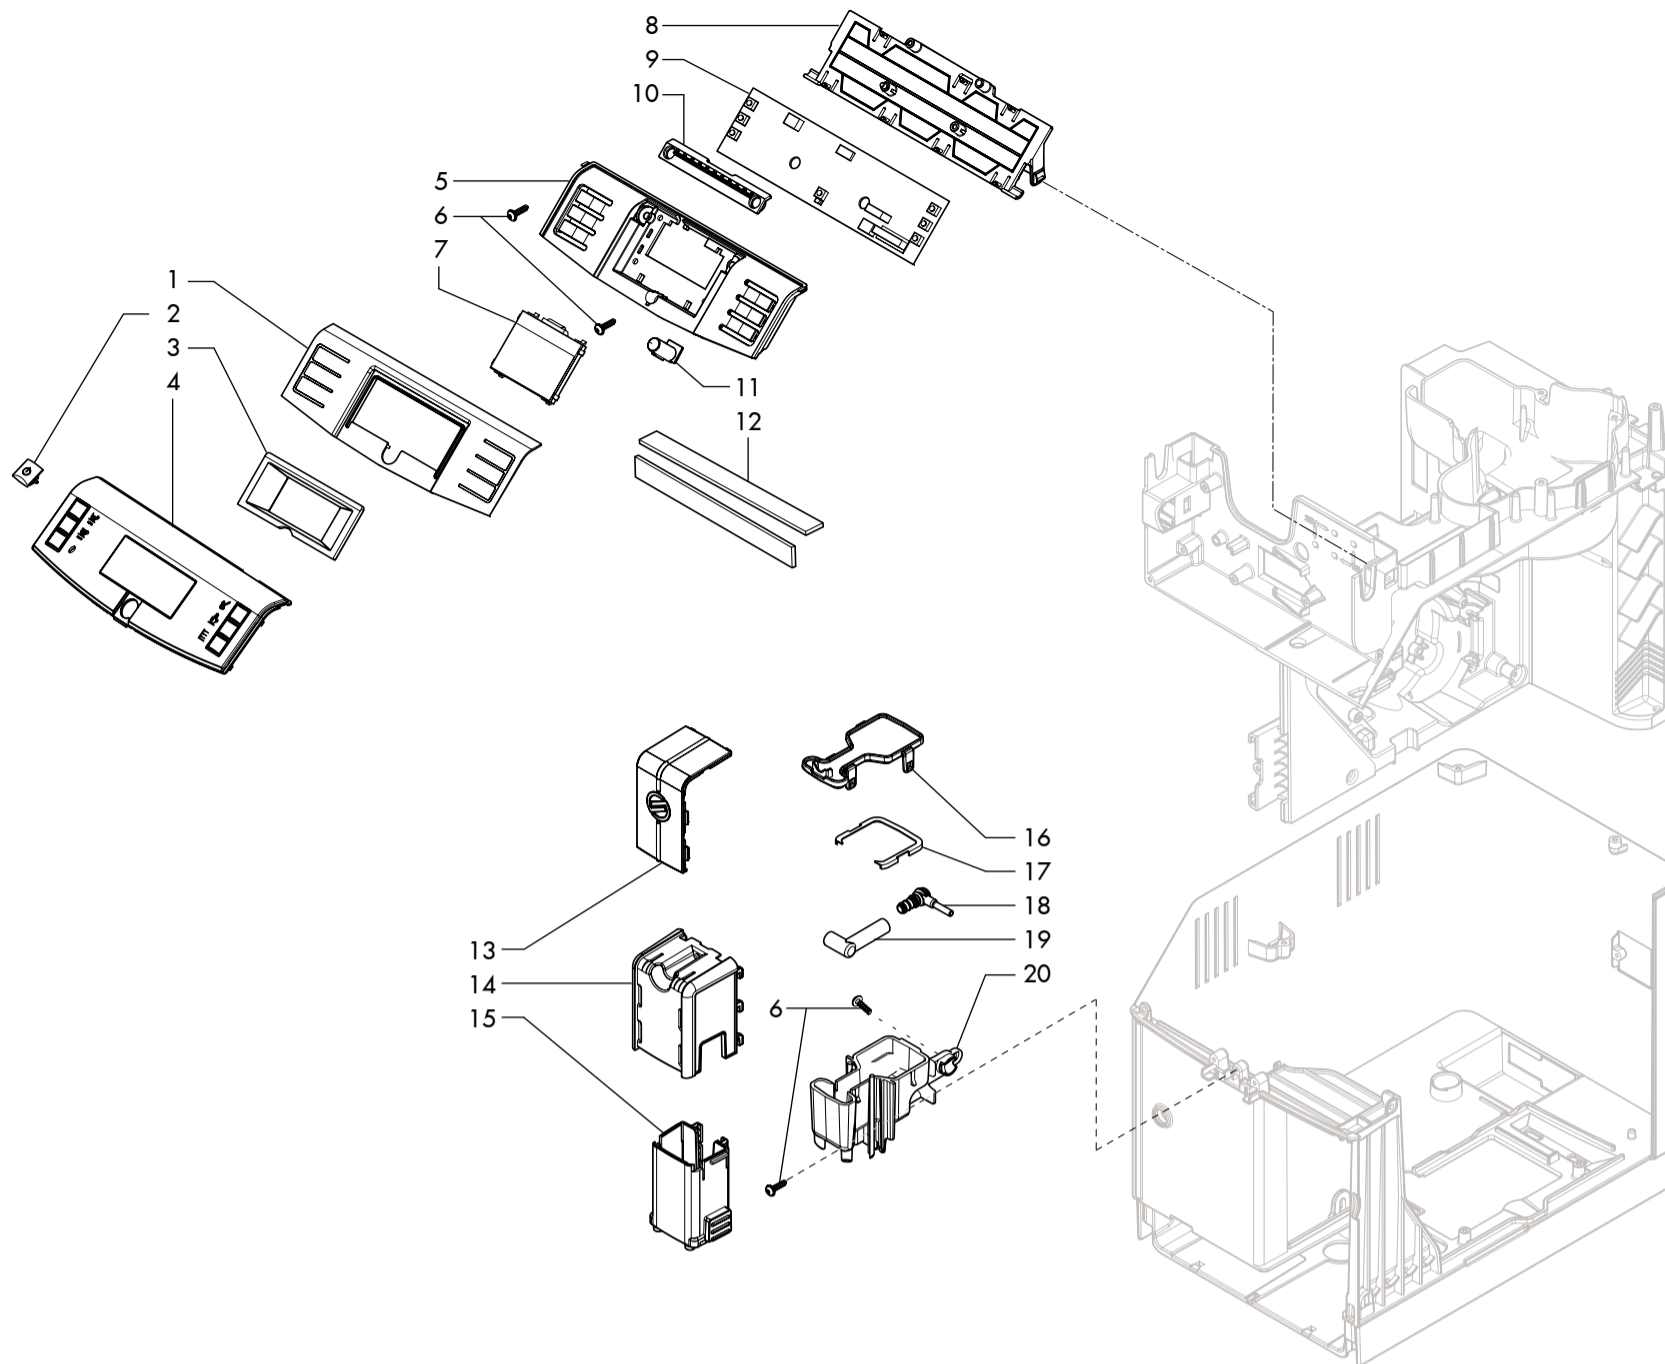

Pos. Code	Description	Note	
1	421944025241	Blk Front Panel Membrane V3 Smr/H-P-T	
2	421944009351	Transp.Stand-By Button S/Scr.Smro	
3	17001270	Black Display Frame Smr	
4	421944012351	Ss Display Front Panel S/Scr.Smro/P Assy	
5	421944017321	Blk Display Support V2 Smr/H-P-T Assy.	
6	12000450	Screw Tcbr Torx 10 3,5X12 Plast.Zn-N	
7	421941300941	Display Lcd 128X64 Smr	
8	17000704	Black Display Keyboard Support Smr	
9	421941303001	Kyb - Display Smr/H 230V	
9	421941303571	Kyb - Display Smr/H 120V	120V
10	17001253	Blk Front.Panel Membrane Supp.Smr/H-P-T	
11	17002075	White Stand-By Button Light Guide Smr	
12	421944008251	Blk Adh.Aerstop Smr	
13	421944031761	Ba Ss Cof.Dispens.Front Plate Cover Smr	
14	17002059	Matt/Black Coffee Dispenser Lid Smr	
15	421944008261	M/Blk Cof.Dispen.Mobile Part Smr Assy.	up to s.n. TW90172028072
15	421944065141	M/Blk Cof.Dispen.Mobile Part V2 Smr	from s.n. TW90172028072
16	421944017631	Blk Coffee Dispenser Body Lid V3 Smr	
17	421944017651	Wht Coffee Dispenser Body Seal Smr	
18	17001849	Blk Brew Unit Coffee Outlet Connect.Smr	
19	17000955	Trans.Brew Unit Cof.Outlet Conn.Tube Smr	up to s.n. TW90172028072
19	421944065131	Trasp.Sil.Coffee Dispenser Tube Smr	from s.n. TW90172028072
20	17001022	Black Coffee Dispenser Body Smr	up to s.n. TW90172028072
20	421944065151	Blk Coffee Dispenser Body V3 Smr	from s.n. TW90172028072

Pos. Code	Description	Note