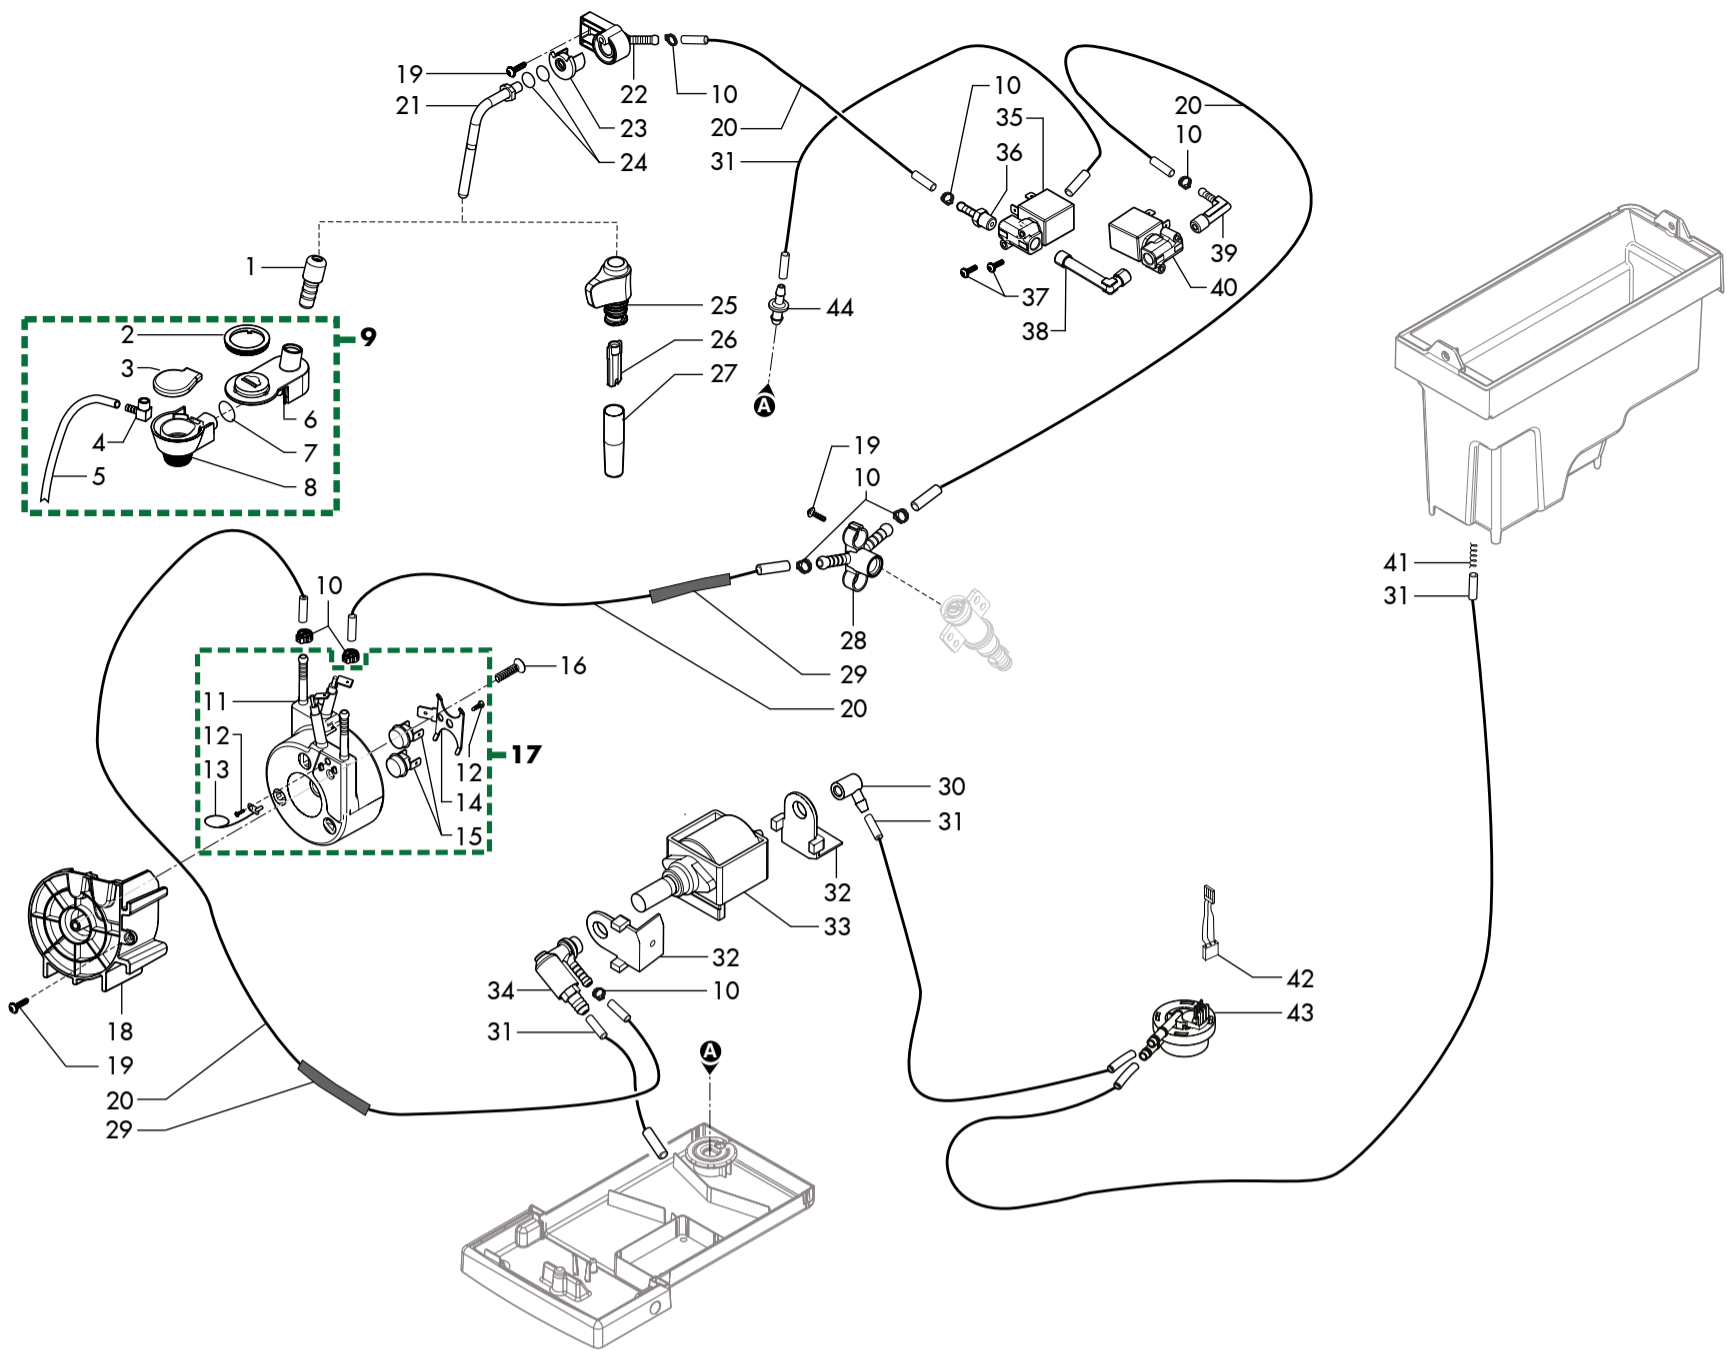

Pos. Code	Description	Note	
1	421941301142	Blk Steam Tube Insert V2 Smr/H	
2	421941301121	Blk Cappuc.Casing Cover Ring Smr/H	
3	421941301131	Blk Cappuc.Casing Seal Smr/H	
4	147922350	Black Connector 90 For Spheric.Cappuc.	
5	9972.045	Silicone Tube 3,5X6 L=350 Mm Ds	
6	421944023812	Blk Cappuc.Casing Cover V5 Smr/H Assy.	
7	NM01.028	O-Ring 106 Silicone	
8	421944022461	Blk Cappuc.Casing V3 Smr/H	
9	421944023801	Blk Cappuc.V3 Smr/H Assy.	
10	12000892	Oetiker Clamp D=9,5 16700004	
11	11023153	Slim Tub.Boiler 1300W 120V Assy.	120V
11	11024193	Slim Tub.Boiler 1100W 100V Assy.	100V
11	17000346	Hp/Slim Tub.Boiler 1900W 230V Assy.	230V
12	12001715	Screw Tcb Torx 20 M4X8 Autoforming Zn-B	
13	17800628	Temperature Sensor Ntc Ui L=550Mm	
14	11001751	Tub.Boiler V3 Upper Therm.Fixing Spring	
15	12001033	Thermostat One Shot 190	
16	12001280	Screw Tsp Torx 10 5X20 Plast.Zn-B	
16	12001369	Screw Tsp Torx 10 5X35 Plast.Ss	J - TWN
17	421944010421	Slim Tub.Boiler Smr 1300W 120V Assy.	120V
17	421944024221	Slim Tub.Boiler Smr 1100W 100V Assy.	100V
17	421944051651	Hp/Slim Tub.Boiler V2 Smr 1900W 230V As.	230V
18	421944040831	Blk Slim Tub.Boiler Support V2 Smr	
19	12000450	Screw Tcbr Torx 10 3,5X12 Plast.Zn-N	
20	16000380	5X8,9 Silicone Tube In Roll	
21	11030926	Tf/Chrom.Steam Tube Smr Assy.	
22	17001029	Steam Tube Support Smr	
23	17001028	Black Bush For Steam Tube Smr	
24	140324461	Or Orm 0060-20 Termoil	
25	421941300671	Blk/Sil.Steam Tube Handgrip G0053	CHN - J - BRA
26	11001620	Black Pannarello Inner Tube P0049	CHN - J - BRA
27	11001621	Ss Pannarello Cover P0049	CHN - J - BRA
28	421941279742	Blk Connector For Pin Boiler V2 Smr	
29	16000540	Transpar.11X12,8 Silicone Tube In Roll	
30	11002149	Black Pump Outlet 90Connector P0049/A	
31	JS01.022	Silicone Tube 5X10 60Sh In Roll	
32	149205850	Black Type Ulka Pump W/Bevel Support	
33	12000130	Ulka Pump Ep5/S Gw 100V-50/60Hz	100V
33	12000140	Ulka Pump Ep5/S Gw 230V-50Hz	230V
33	12000142	Ulka Pump Eap5/S 120V-60Hz	120V
33	12000182	Ulka Pump Ep5/S Gw 220V-60Hz	220V 60HZ
33	421944081531	Ulka Pump Efp5/S 120V-60Hz	MX
34	11024863	L-F/Br.Safety Valve 16-18 Bar Assy.	
35	11024039	3Way Ev Ot57 (31Jn1Xrv20-Sxt+Lbv05024Cu)	
36	11024868	L-F/Brass Connect.For Alum.Boiler	
37	129823802	Tcb Screw M4X8 Uni 7687 Znp	
38	11031400	L-F/Brass 90Connector V2 For Faucet Ev.	

Pos. Code	Description	Note
39	17001269	L-F/Brass 90Connect.For Faucet Ev.Npr/T
40	11024038	Brass 2Way Ev 21Jn1Rrv20-Xt+Lbv05024Cu
41	0701.081	Spring For Tube Product 1
42	17800686	3Poles Connector Flowmeter Smr UI
43	NV99.099	Turbine D=1,2 932-9521/B Assy.
44	17001060	Black Water Drainage Connector Smr/B-T